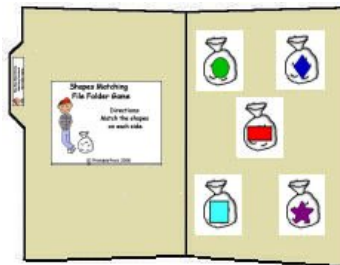

Match the Shapes

File Folder Game

Directions: Cut out file folder pocket attach to the left side of the file folder, leaving top of pocket open. Cut out and laminate bags of wool . Attach one set of wool bags on the left side. Put the other set in the pocket. Attach label to the top of the file folder.

Below: Pocket

Label