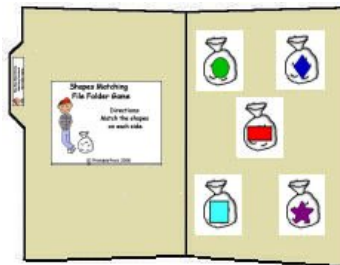

# Match the Shapes

## File Folder Game

Directions: Cut out file folder pocket attach to the left side of the file folder, leaving top of pocket open. Cut out and laminate bags of wool . Attach one set of wool bags on the left side. Put the other set in the pocket. Attach label to the top of the file folder.

Below: Pocket

Label