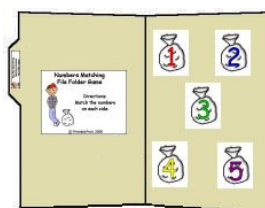

## File Folder Game

Directions: Cut out file folder pocket attach to the left side of the file folder, leaving top of pocket open. Cut out and laminate bags of wool with numbers on them. Attach one set of wool bags 1-5 on the left side. Put the other set in the pocket. Attach label to the top of the file folder.

Below: Pocket

Label